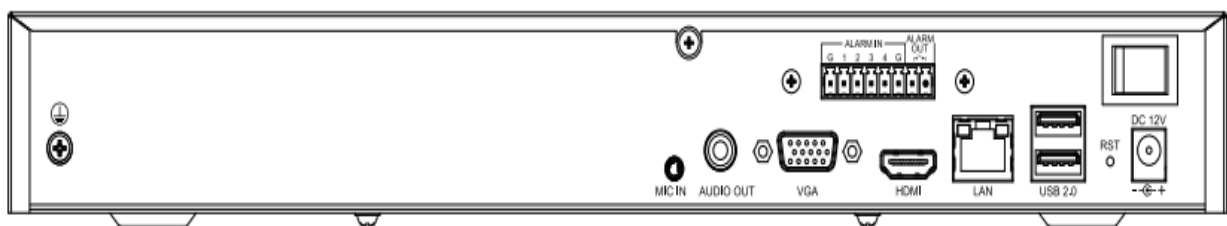

External Interface	
Network Interface	1xRJ45 self-adaptive 10/100/1000 Mbps network interface
USB Interface	2 x USB 2.0
Serial Interface	-
Alarm In/Out	4/1
Network	
Protocol	P2P, IPV4, IPV6, DHCP, PPPoE, DDNS, NFS, FTP, NTP, HTTP, SMTP, SNMP, UPnP (Port Mapping), TCP, UDP, MULTICAST, RTSP, IPV4, IPV6, DDNS
System Compatibility	ONVIF (PROFILE S/T/G), SDK, P2P
General	
Web Version	Web6
Language	English, Spanish, Italian, Korean, Turkish, Russian, Thai, French, Hebrew, Polish, Dutch, German, Arabic, Vietnamese; Ukrainian
Operating Conditions	-10 ~55, 10% ~ 90% RH
Power Supply	DC12V 3.3A
Consumption (without HDD)	≤10W (without HDD)
Chassis	1U
Dimensions	47.1×277×440mm, (1.87×10.91×17.32 inch)
Weight (without HDD)	2.9Kg (6.39lb)
Certifications and Approval	
Product Certifications	CE, FCC

ORDERING INFORMATION

V3073-20K02E

Network Video Recorder, up to 20-channel input, support camera at up to 8MP resolution, support S+265/H.265/H.264, 2HDD slots, 1xRJ45 self-adaptive 10/100/1000 Mbps network interface, HDMI and VGA simultaneous output, DC12V

PANEL VIEW